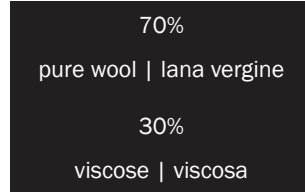

HALLINGDAL

TL110

TL173

TL220

TL687

TL370

TL763

DIVINA 3

TD462

TD191

TD106

TD623

TD393

TD692

LAZIO 2

TZ933

TZ162

TZ123

TZ552

TZ333

TZ623

ASTON

TA24

TA25

TA04

TA11

TA06

TA17

TESSUTI | FABRIC TYPES

HALLINGDAL | Kvadrat

795 g/mtl
100.000 Martindale

DIVINA 3 | Kvadrat

880 g/mtl
45.000 Martindale

LAZIO 2 | Kvadrat

620 g/mtl
40.000 Martindale

ASTON

440 g/mtl
>30.000 Martindale