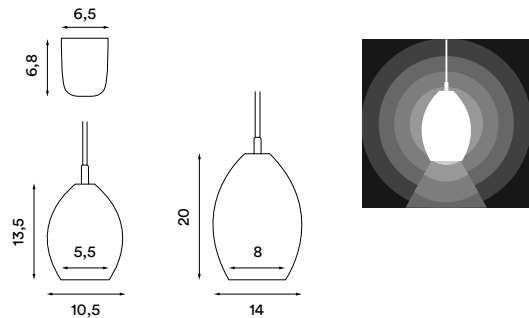

Shade material: Mouth blown glass **Shade colour:** Transparent or grey **Base material:** Brass **Wire:** Black twisted fabric wire, 250 cm **Bulb:** E14 Max 60 W **Voltage:** 220V - 240V - 50Hz **Net weight:** 0.7 kg (small), 1.0 kg (large) **Spare parts available:** Hanging part with 8m. cable, brass decorative side screw, cord grip canopy

Dimensions and light direction

Recommended bulb